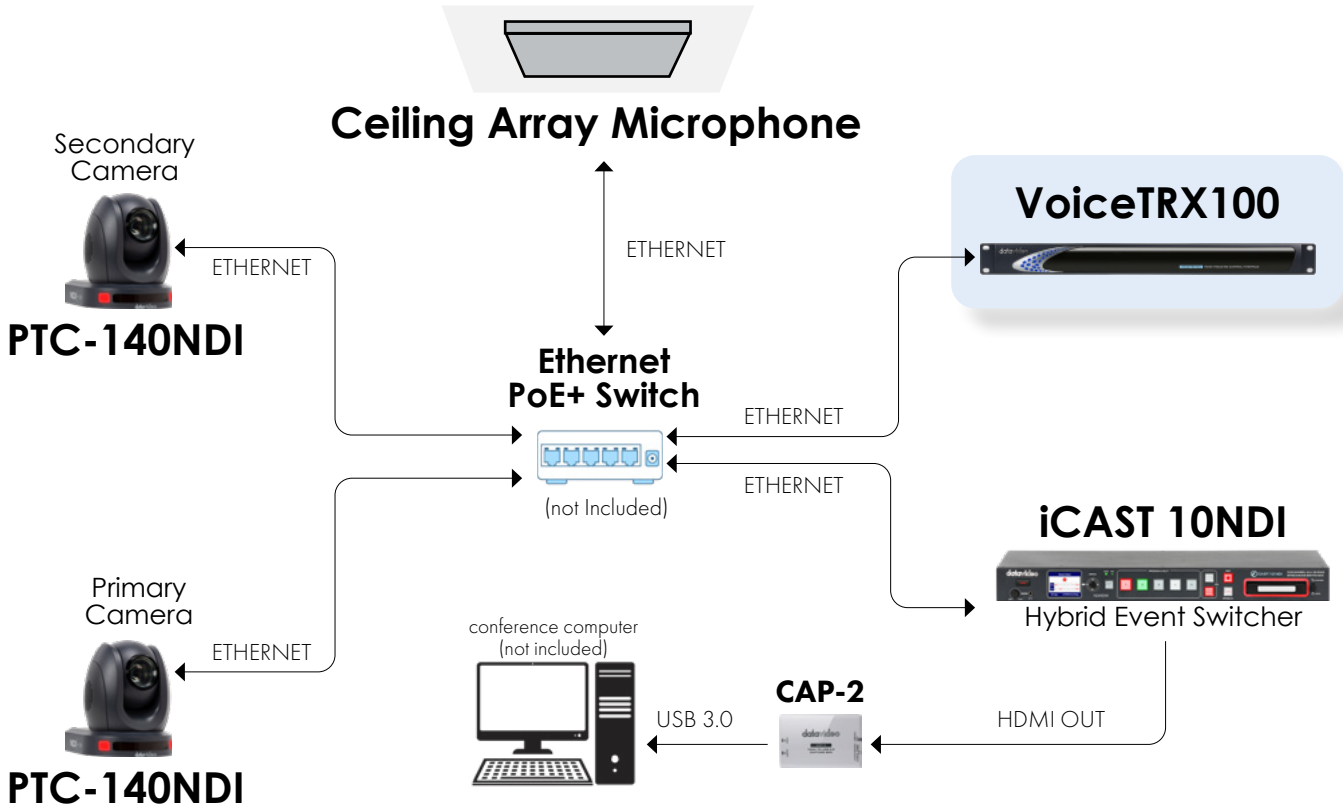

Features:

- Provides clean switching so you don't see cameras move into position creating an experience.
- Easy to configure and program using simple mode programming. Also provides advanced mode programming with boolean logic for more advanced room configurations.
- Advanced windowing such as side-by-side, picture-in-picture, and picture-out-picture shows active speaker and presentation materials at the same time. (iCAST 10NDI only)
- Character generator (CG) function identifies active speakers in the room for far end experience and recording purposes. (iCAST 10NDI only)
- Supports a variety of popular conferencing microphones and ceiling arrays from Audio Technica, Shure, & Sennheiser.

Live Positional Data from Microphone Systems

SHURE

SHURE

SENNHEISER

audio-technica.

VoiceTRX100

Voice Tracking Control Device

Ethernet Switch

Hybrid Events Switcher

datavideo

Production Switcher

SE-2600MU, SE-3200MU & SE-4000MU

**CONTROL
COMMANDS**

Two Camera Medium Conference

Primary Camera Secondary Camera

Datavideo products included in the workflow:

- **VoiceTRX100**
Voice Tracking Control Interface
- **PTC-140NDI**
(2) 20x PTZ Camera
- **iCAST 10NDI**
Hybrid Event Switcher
- **CAP-2**
HDMI to USB 3.0 Capture Box

CLICK LINK FOR EXAMPLE

<https://dealers.datavideo.com/wp-content/uploads/2025/01/huddle-conference-room.gif>