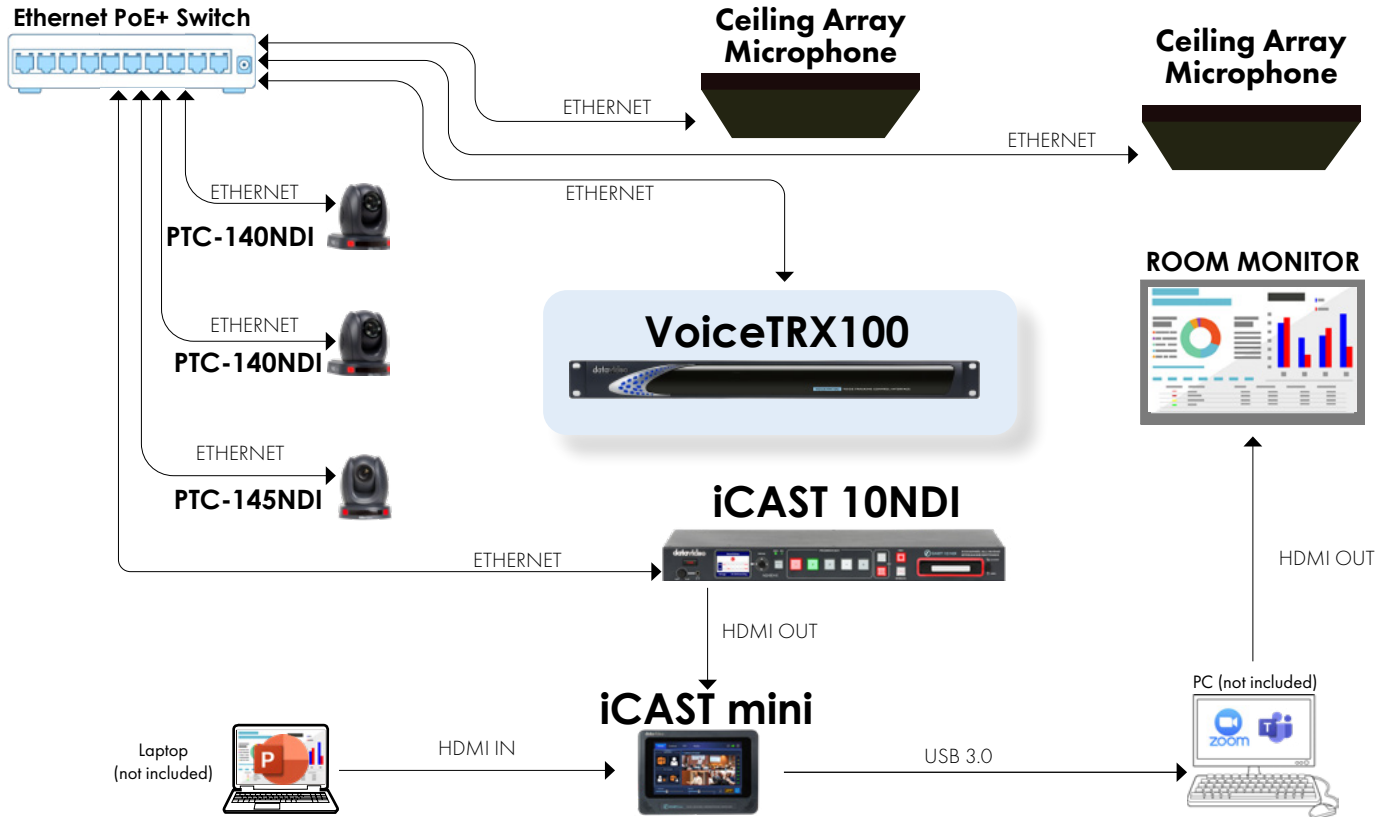

Features:

- Provides clean switching so you don't see cameras move into position creating an experience.
- Easy to configure and program using simple mode programming. Also provides advanced mode programming with boolean logic for more advanced room configurations.
- Advanced windowing such as side-by-side, picture-in-picture, and picture-out-picture shows active speaker and presentation materials at the same time. (iCAST 10NDI only)
- Character generator (CG) function identifies active speakers in the room for far end experience and recording purposes. (iCAST 10NDI only)
- Supports a variety of popular conferencing microphones and ceiling arrays from Audio Technica, Shure, & Sennheiser.

- **VoiceTRX100**
Voice Tracking Control Interface
- **PTC-140NDI**
(2) 20x PTZ Camera
- **iCAST 10NDI**
Hybrid Event Switcher
- **CAP-2**
HDMI to USB 3.0 Capture Box

CLICK LINK FOR EXAMPLE

<https://dealers.datavideo.com/wp-content/uploads/2025/01/huddle-conference-room.gif>

SKU# VTX-KIT A

Classroom with Auto Tracking

CLICK LINK FOR EXAMPLE

https://dealers.datavideo.com/wp-content/uploads/2025/01/C2_CellingMIC1.gif

Datavideo products included in the workflow:

- **VoiceTRX100**
Voice Tracking Control Interface
- **PTC-145NDI**
(1) 20x HD Auto Tracking PTZ Camera
- **PTC-140NDI**
(2) 20x PTZ Camera
- **iCAST 10NDI**
Hybrid Event Switcher
- **iCAST mini**
Presentation Switcher

iCAST Mini

4K Dual Channel Presentation Switcher

- Presenter controls the presentation with touch panel
- Switch from computer presentation to camera on Touch screen
- Picture-in- Picture option with touch screen
- Activate auto tracking with a touch screen
- Connect to Zoom or Teams computer through USB output