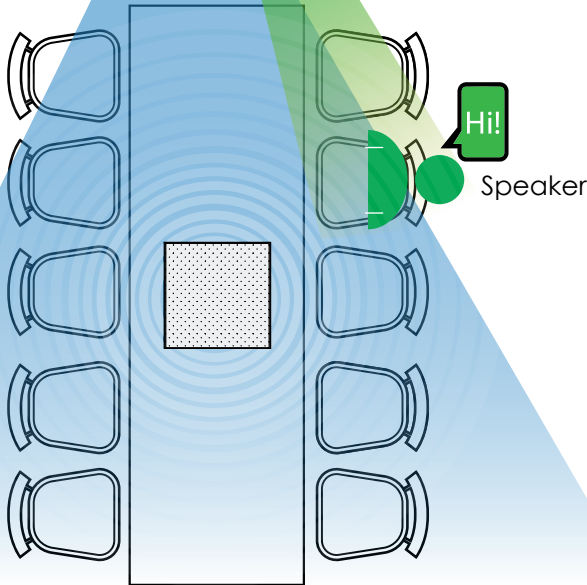

Features:

- Provides clean switching so you don't see cameras move into position creating an experience.
- Easy to configure and program using simple mode programming. Also provides advanced mode programming with boolean logic for more advanced room configurations.
- Advanced windowing such as side-by-side, picture-in-picture, and picture-out-picture shows active speaker and presentation materials at the same time. (iCAST 10NDI only)
- Character generator (CG) function identifies active speakers in the room for far end experience and recording purposes. (iCAST 10NDI only)
- Supports a variety of popular conferencing microphones and ceiling arrays from Audio Technica, Shure, & Sennheiser.

Hybrid Events Switcher

datavideo

Production Switcher

SE-2600MU, SE-3200MU & SE-4000MU

**CONTROL
COMMANDS**

Two Camera Medium Conference

Primary Camera Secondary Camera

Datavideo products included in the workflow:

- **VoiceTRX100**
Voice Tracking Control Interface
- **PTC-140NDI**
(2) 20x PTZ Camera
- **iCAST 10NDI**
Hybrid Event Switcher
- **CAP-2**
HDMI to USB 3.0 Capture Box

CLICK LINK FOR EXAMPLE

<https://dealers.datavideo.com/wp-content/uploads/2025/01/huddle-conference-room.gif>