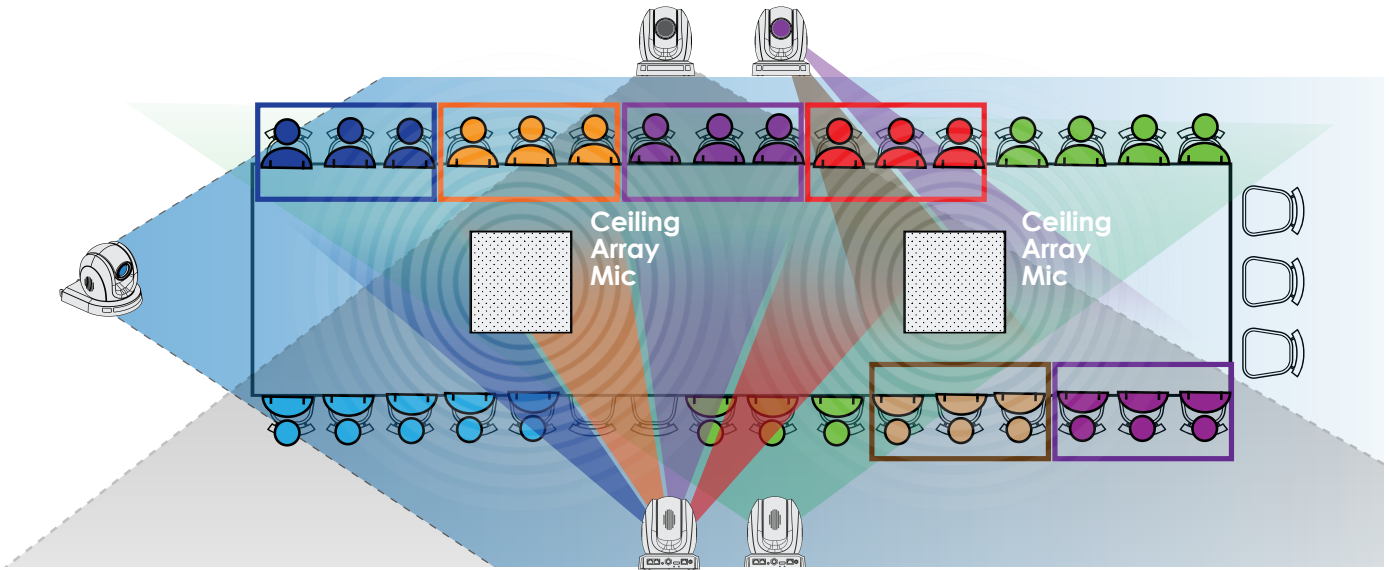

SKU# VTX-KIT A

Classroom with Auto Tracking

CLICK LINK FOR EXAMPLE

https://dealers.datavideo.com/wp-content/uploads/2025/01/C2_CellingMIC1.gif

Datavideo products included in the workflow:

- **VoiceTRX100**
Voice Tracking Control Interface
- **PTC-145NDI**
(1) 20x HD Auto Tracking PTZ Camera
- **PTC-140NDI**
(2) 20x PTZ Camera
- **iCAST 10NDI**
Hybrid Event Switcher
- **iCAST mini**
Presentation Switcher

SKU# VTX-KIT B

Government / Panel Discussion

4K Cameras With Region Of Interest (ROI)

<https://dealers.datavideo.com/wp-content/uploads/2025/01/G4.gif>

Datavideo products included in the workflow:

- **VoiceTRX100**
Voice Tracking Control Interface
- **PTC-305**
(2) 4K Tracking PTZ Camera
- **KMU-100+**
4K Multicamera Processor
- **iCAST mini**
Presentation Switcher

SKU# VTX-KIT C

Datavideo products included in the workflow:

- **VoiceTRX100**
Voice Tracking Control Interface
- **SE-2600MU**
Production Switcher
- **PTC-145NDI**
(5) 20x HD Auto Tracking PTZ Camera
- **iCAST mini**
Presentation Switcher
- **DAC-8PA** SDI to HDMI Converter

SKU# VTX-KIT D

CLICK LINK FOR EXAMPLE

<https://dealers.datavideo.com/wp-content/uploads/2025/01/C1.gif>

Recommended PTZ Cameras

Datavideo's HD & 4K PTZ Cameras

The VoiceTRX100 supports Datavideo's vast range of professional video switchers and cameras. Optical zoom is preferred over digital because it uses the lens to magnify the subject you're shooting whereas, digital zoom crops the image instead of using a lens to magnify the subject.