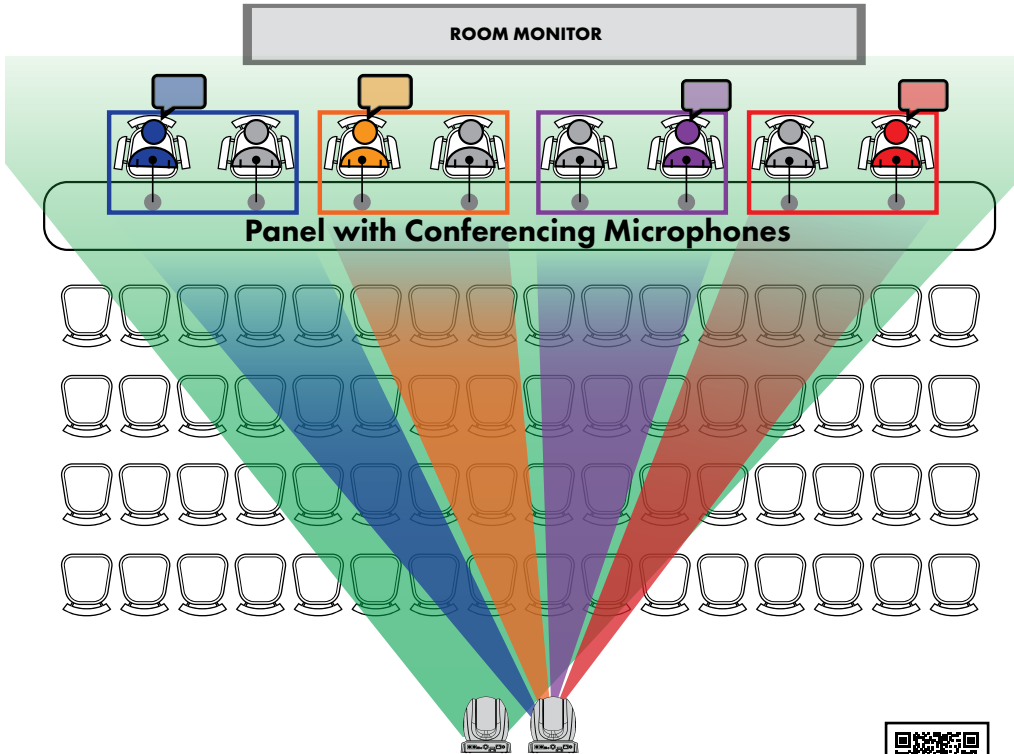

Features:

- Provides clean switching so you don't see cameras move into position creating an experience.
- Easy to configure and program using simple mode programming. Also provides advanced mode programming with boolean logic for more advanced room configurations.
- Advanced windowing such as side-by-side, picture-in-picture, and picture-out-picture shows active speaker and presentation materials at the same time. (iCAST 10NDI only)
- Character generator (CG) function identifies active speakers in the room for far end experience and recording purposes. (iCAST 10NDI only)
- Supports a variety of popular conferencing microphones and ceiling arrays from Audio Technica, Shure, & Sennheiser.

- **VoiceTRX100**
Voice Tracking Control Interface
- **PTC-140NDI**
(2) 20x PTZ Camera
- **iCAST 10NDI**
Hybrid Event Switcher
- **CAP-2**
HDMI to USB 3.0 Capture Box

CLICK LINK FOR EXAMPLE

<https://dealers.datavideo.com/wp-content/uploads/2025/01/huddle-conference-room.gif>

SKU# VTX-KIT A

Classroom with Auto Tracking

CLICK LINK FOR EXAMPLE

https://dealers.datavideo.com/wp-content/uploads/2025/01/C2_CellingMIC1.gif

Datavideo products included in the workflow:

- **VoiceTRX100**
Voice Tracking Control Interface
- **PTC-145NDI**
(1) 20x HD Auto Tracking PTZ Camera
- **PTC-140NDI**
(2) 20x PTZ Camera
- **iCAST 10NDI**
Hybrid Event Switcher
- **iCAST mini**
Presentation Switcher

SKU# VTX-KIT B

Government / Panel Discussion

4K Cameras With Region Of Interest (ROI)

<https://dealers.datavideo.com/wp-content/uploads/2025/01/G4.gif>

Datavideo products included in the workflow:

- **VoiceTRX100**
Voice Tracking Control Interface
- **PTC-305**
(2) 4K Tracking PTZ Camera
- **KMU-100+**
4K Multicamera Processor
- **iCAST mini**
Presentation Switcher