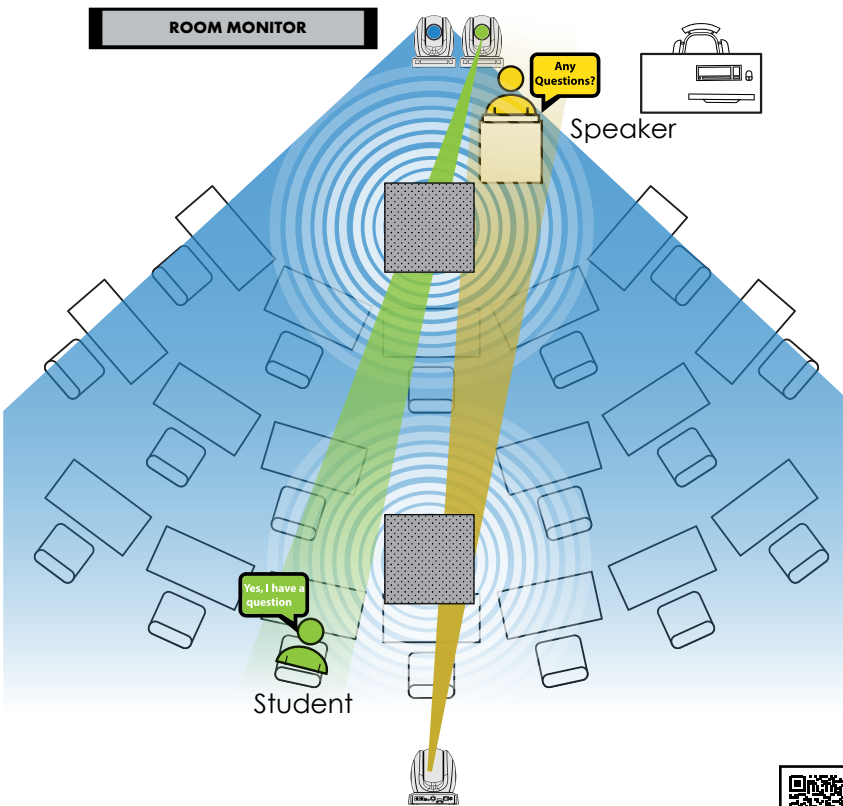

Features:

- Provides clean switching so you don't see cameras move into position creating an experience.
- Easy to configure and program using simple mode programming. Also provides advanced mode programming with boolean logic for more advanced room configurations.
- Advanced windowing such as side-by-side, picture-in-picture, and picture-out-picture shows active speaker and presentation materials at the same time. (iCAST 10NDI only)
- Character generator (CG) function identifies active speakers in the room for far end experience and recording purposes. (iCAST 10NDI only)
- Supports a variety of popular conferencing microphones and ceiling arrays from Audio Technica, Shure, & Sennheiser.

- **VoiceTRX100**
Voice Tracking Control Interface
- **PTC-140NDI**
(2) 20x PTZ Camera
- **iCAST 10NDI**
Hybrid Event Switcher
- **CAP-2**
HDMI to USB 3.0 Capture Box

CLICK LINK FOR EXAMPLE

<https://dealers.datavideo.com/wp-content/uploads/2025/01/huddle-conference-room.gif>

SKU# VTX-KIT A

Classroom with Auto Tracking

CLICK LINK FOR EXAMPLE

https://dealers.datavideo.com/wp-content/uploads/2025/01/C2_CellingMIC1.gif

Datavideo products included in the workflow:

- **VoiceTRX100**
Voice Tracking Control Interface
- **PTC-145NDI**
(1) 20x HD Auto Tracking PTZ Camera
- **PTC-140NDI**
(2) 20x PTZ Camera
- **iCAST 10NDI**
Hybrid Event Switcher
- **iCAST mini**
Presentation Switcher

iCAST Mini

4K Dual Channel Presentation Switcher

- Presenter controls the presentation with touch panel
- Switch from computer presentation to camera on Touch screen
- Picture-in- Picture option with touch screen
- Activate auto tracking with a touch screen
- Connect to Zoom or Teams computer through USB output