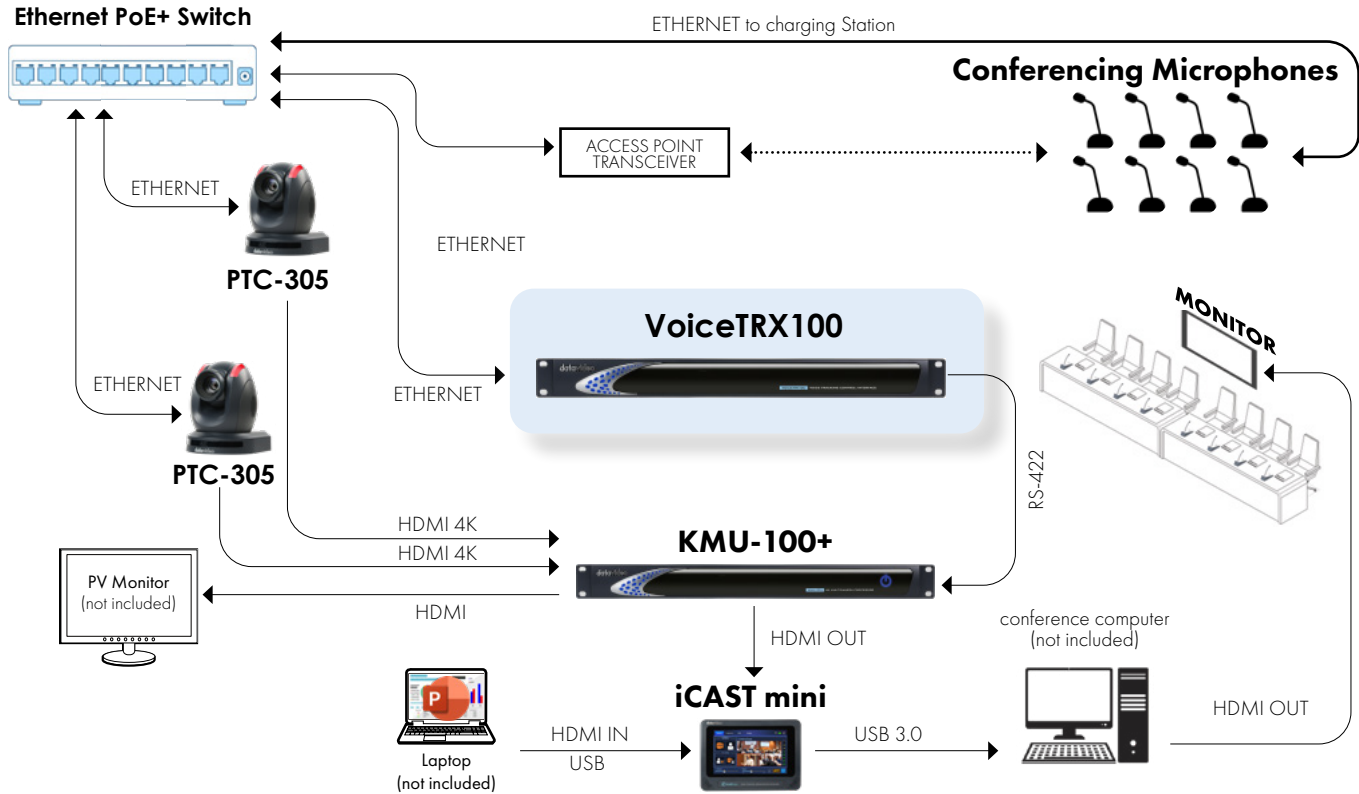

- **VoiceTRX100**
Voice Tracking Control Interface
- **PTC-140NDI**
(2) 20x PTZ Camera
- **iCAST 10NDI**
Hybrid Event Switcher
- **CAP-2**
HDMI to USB 3.0 Capture Box

CLICK LINK FOR EXAMPLE

<https://dealers.datavideo.com/wp-content/uploads/2025/01/huddle-conference-room.gif>

SKU# VTX-KIT A

Classroom with Auto Tracking

CLICK LINK FOR EXAMPLE

https://dealers.datavideo.com/wp-content/uploads/2025/01/C2_CellingMIC1.gif

Datavideo products included in the workflow:

- **VoiceTRX100**
Voice Tracking Control Interface
- **PTC-145NDI**
(1) 20x HD Auto Tracking PTZ Camera
- **PTC-140NDI**
(2) 20x PTZ Camera
- **iCAST 10NDI**
Hybrid Event Switcher
- **iCAST mini**
Presentation Switcher

SKU# VTX-KIT B

Government / Panel Discussion

4K Cameras With Region Of Interest (ROI)

<https://dealers.datavideo.com/wp-content/uploads/2025/01/G4.gif>

Datavideo products included in the workflow:

- **VoiceTRX100**
Voice Tracking Control Interface
- **PTC-305**
(2) 4K Tracking PTZ Camera
- **KMU-100+**
4K Multicamera Processor
- **iCAST mini**
Presentation Switcher

SKU# VTX-KIT C

Datavideo products included in the workflow:

- **VoiceTRX100**
Voice Tracking Control Interface
- **SE-2600MU**
Production Switcher
- **PTC-145NDI**
(5) 20x HD Auto Tracking PTZ Camera
- **iCAST mini**
Presentation Switcher
- **DAC-8PA** SDI to HDMI Converter